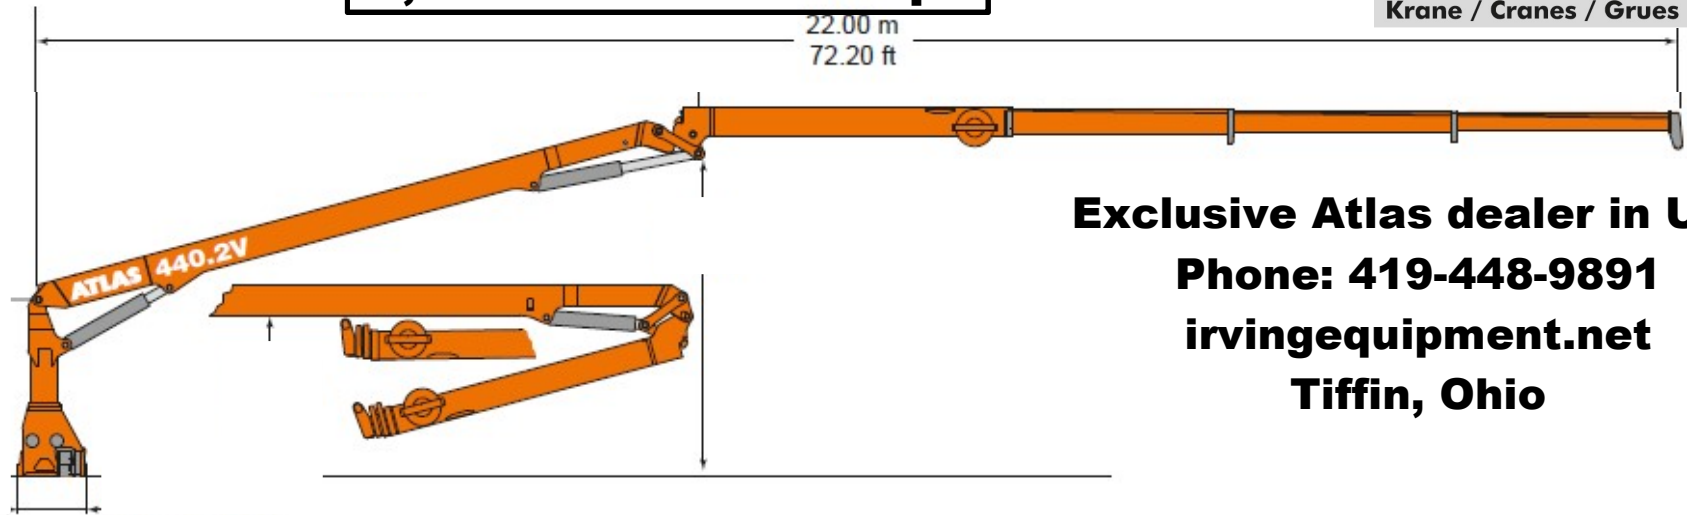

**ATLAS 440V**

**73' maximum reach**  
**2,200 lbs lift boom tip**

**Exclusive Atlas dealer in USA**  
**Phone: 419-448-9891**  
**irvingequipment.net**  
**Tiffin, Ohio**